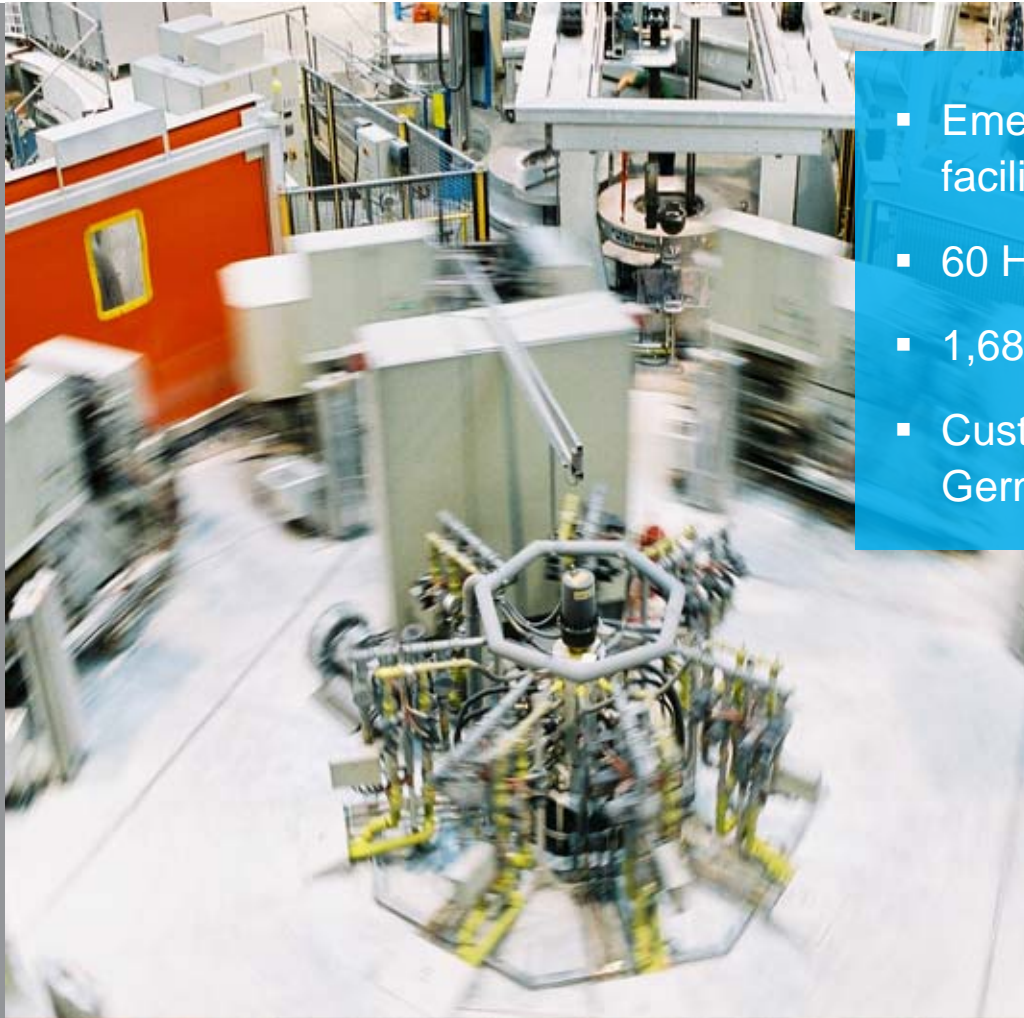

Datteln-Hamm canal/Germany

- Safety-related automation and remote control of lock installations
- 2 HIMatrix systems
- 21 I/Os
- Communication via Ethernet and fibre optic cable
- Customer: OSMO-Anlagenbau GmbH & Co. KG and end-user Rhine Water and Shipping Authority, Germany

Car production/Germany

- Safety-related monitoring and shutdown of hazardous areas
- 1,200 HIMatrix controllers
- 11,000 I/Os
- Communication via “safeethernet” and MODBUS TCP master
- Customer: Daimler AG, Düsseldorf plant, Germany

Aluminium casting facility/Germany

- Emergency shutdown for aluminium casting facility producing automobile chassis parts
- 60 HIMatrix systems
- 1,680 I/Os
- Customer: KSM Castings Wernigrode GmbH, Germany